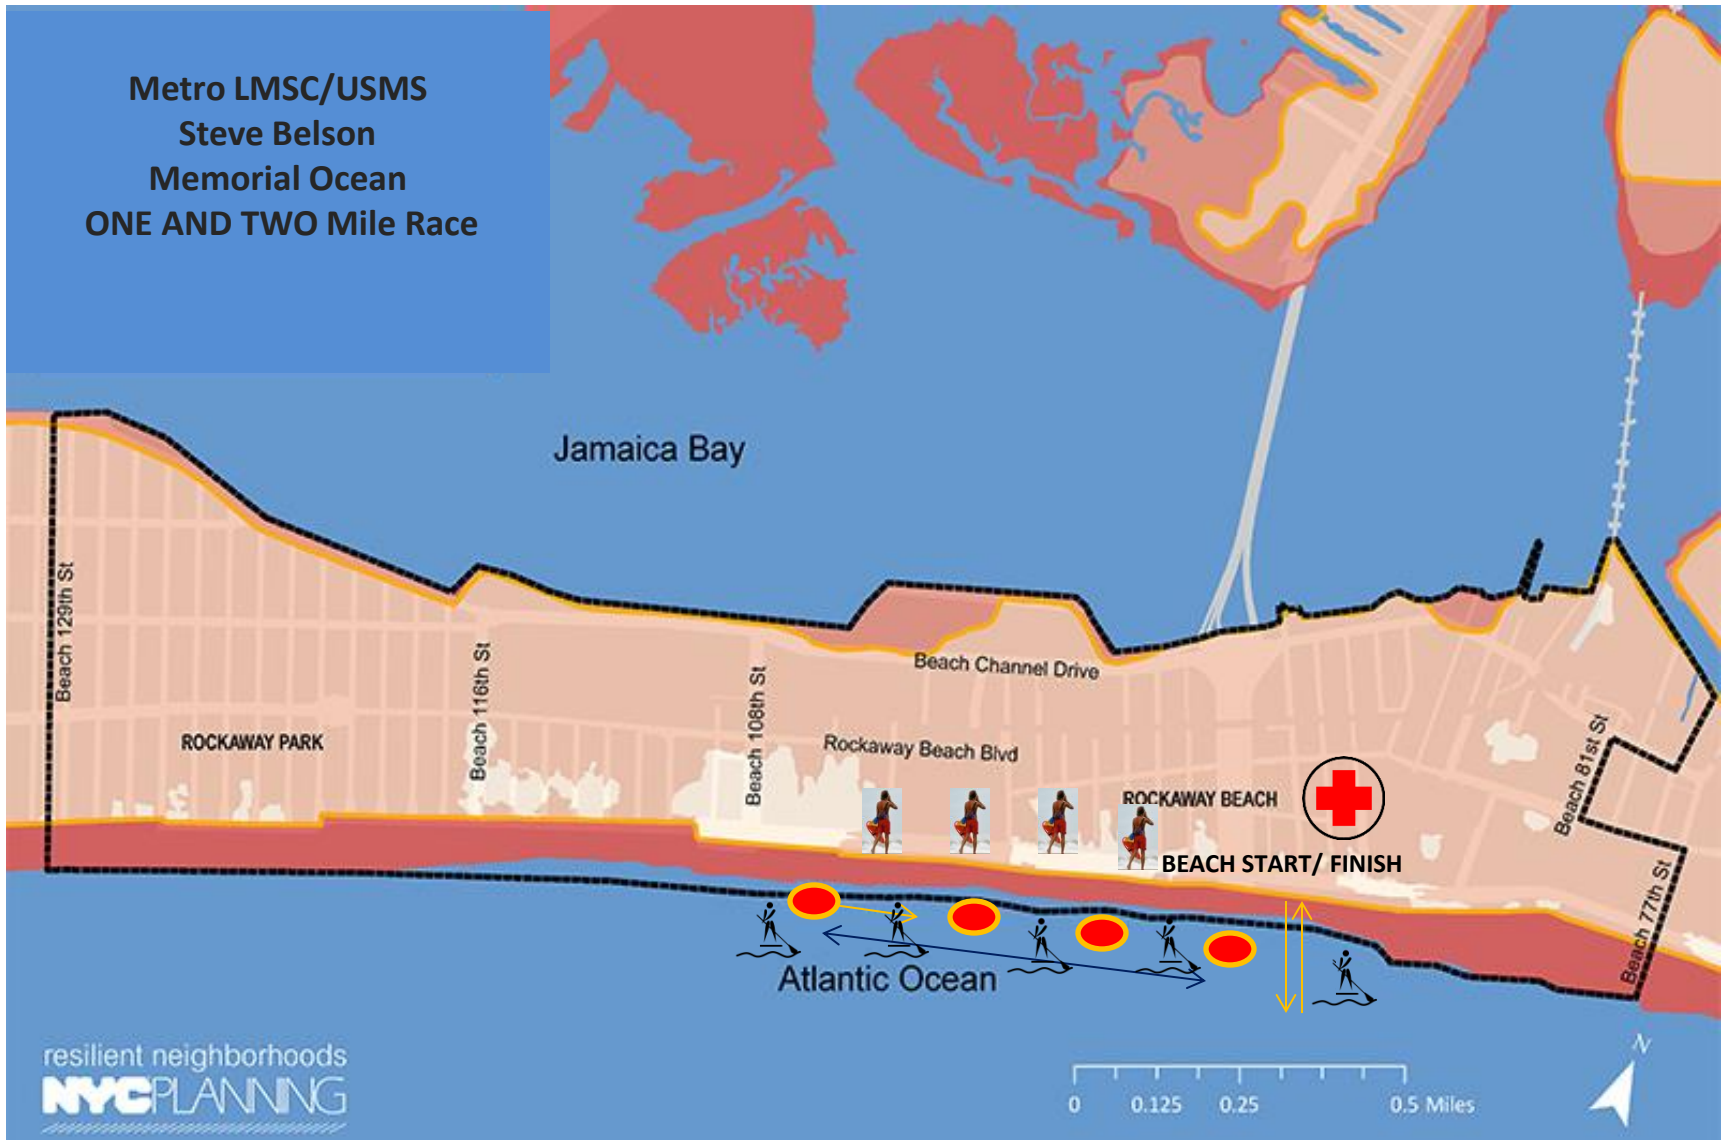

Metro LMSC/USMS
Steve Belson
Memorial Ocean
ONE AND TWO Mile Race

**HALF MILE OUT AND BACK. RIGHT SHOULDER TURNS AROUND START AND ½ MILE BUOY.
LEFT SHOULDER TURN AT FINISH BUOY. BEACH RUN FINISH THROUGH FLAGS.
ONE MILE – ONE LOOP. TWO MILE – TWO LOOPS.**